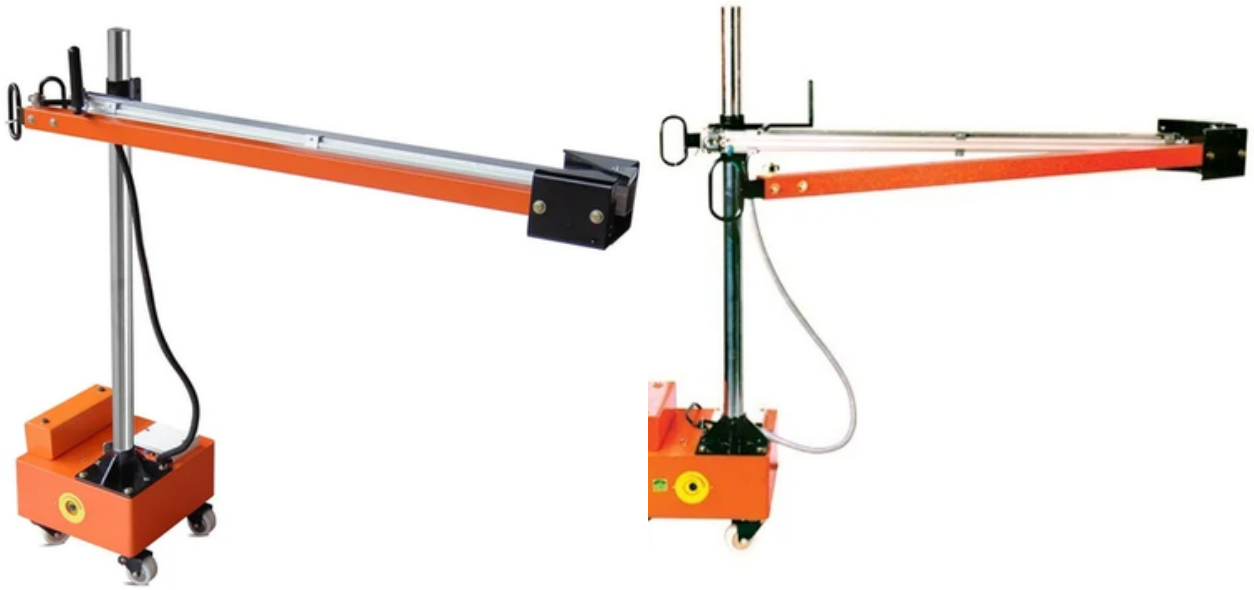

HAND SEALER MOBILE TYPE MACHINE

KPMSH900(Mobile Sealer)

MODEL	KPMSH900	KPMSH900HH
Brand	KOPACK	KOPACK
Machine Body	MS	MS
Country of Origin	India	India
Sealing length (mm)	900mm(36")	900mm(36")
Sealing width (mm)	5mm	12mm

KPHMS900(Mobile Sealer in Hot bar)

MODEL	KPMS900	KPMS900HH
Brand	KOPACK	KOPACK
Machine Body	SS	SS
Country of Origin	India	India
Sealing length (mm)	900mm(36")	900mm(36")
Sealing width (mm)	5mm	12mm